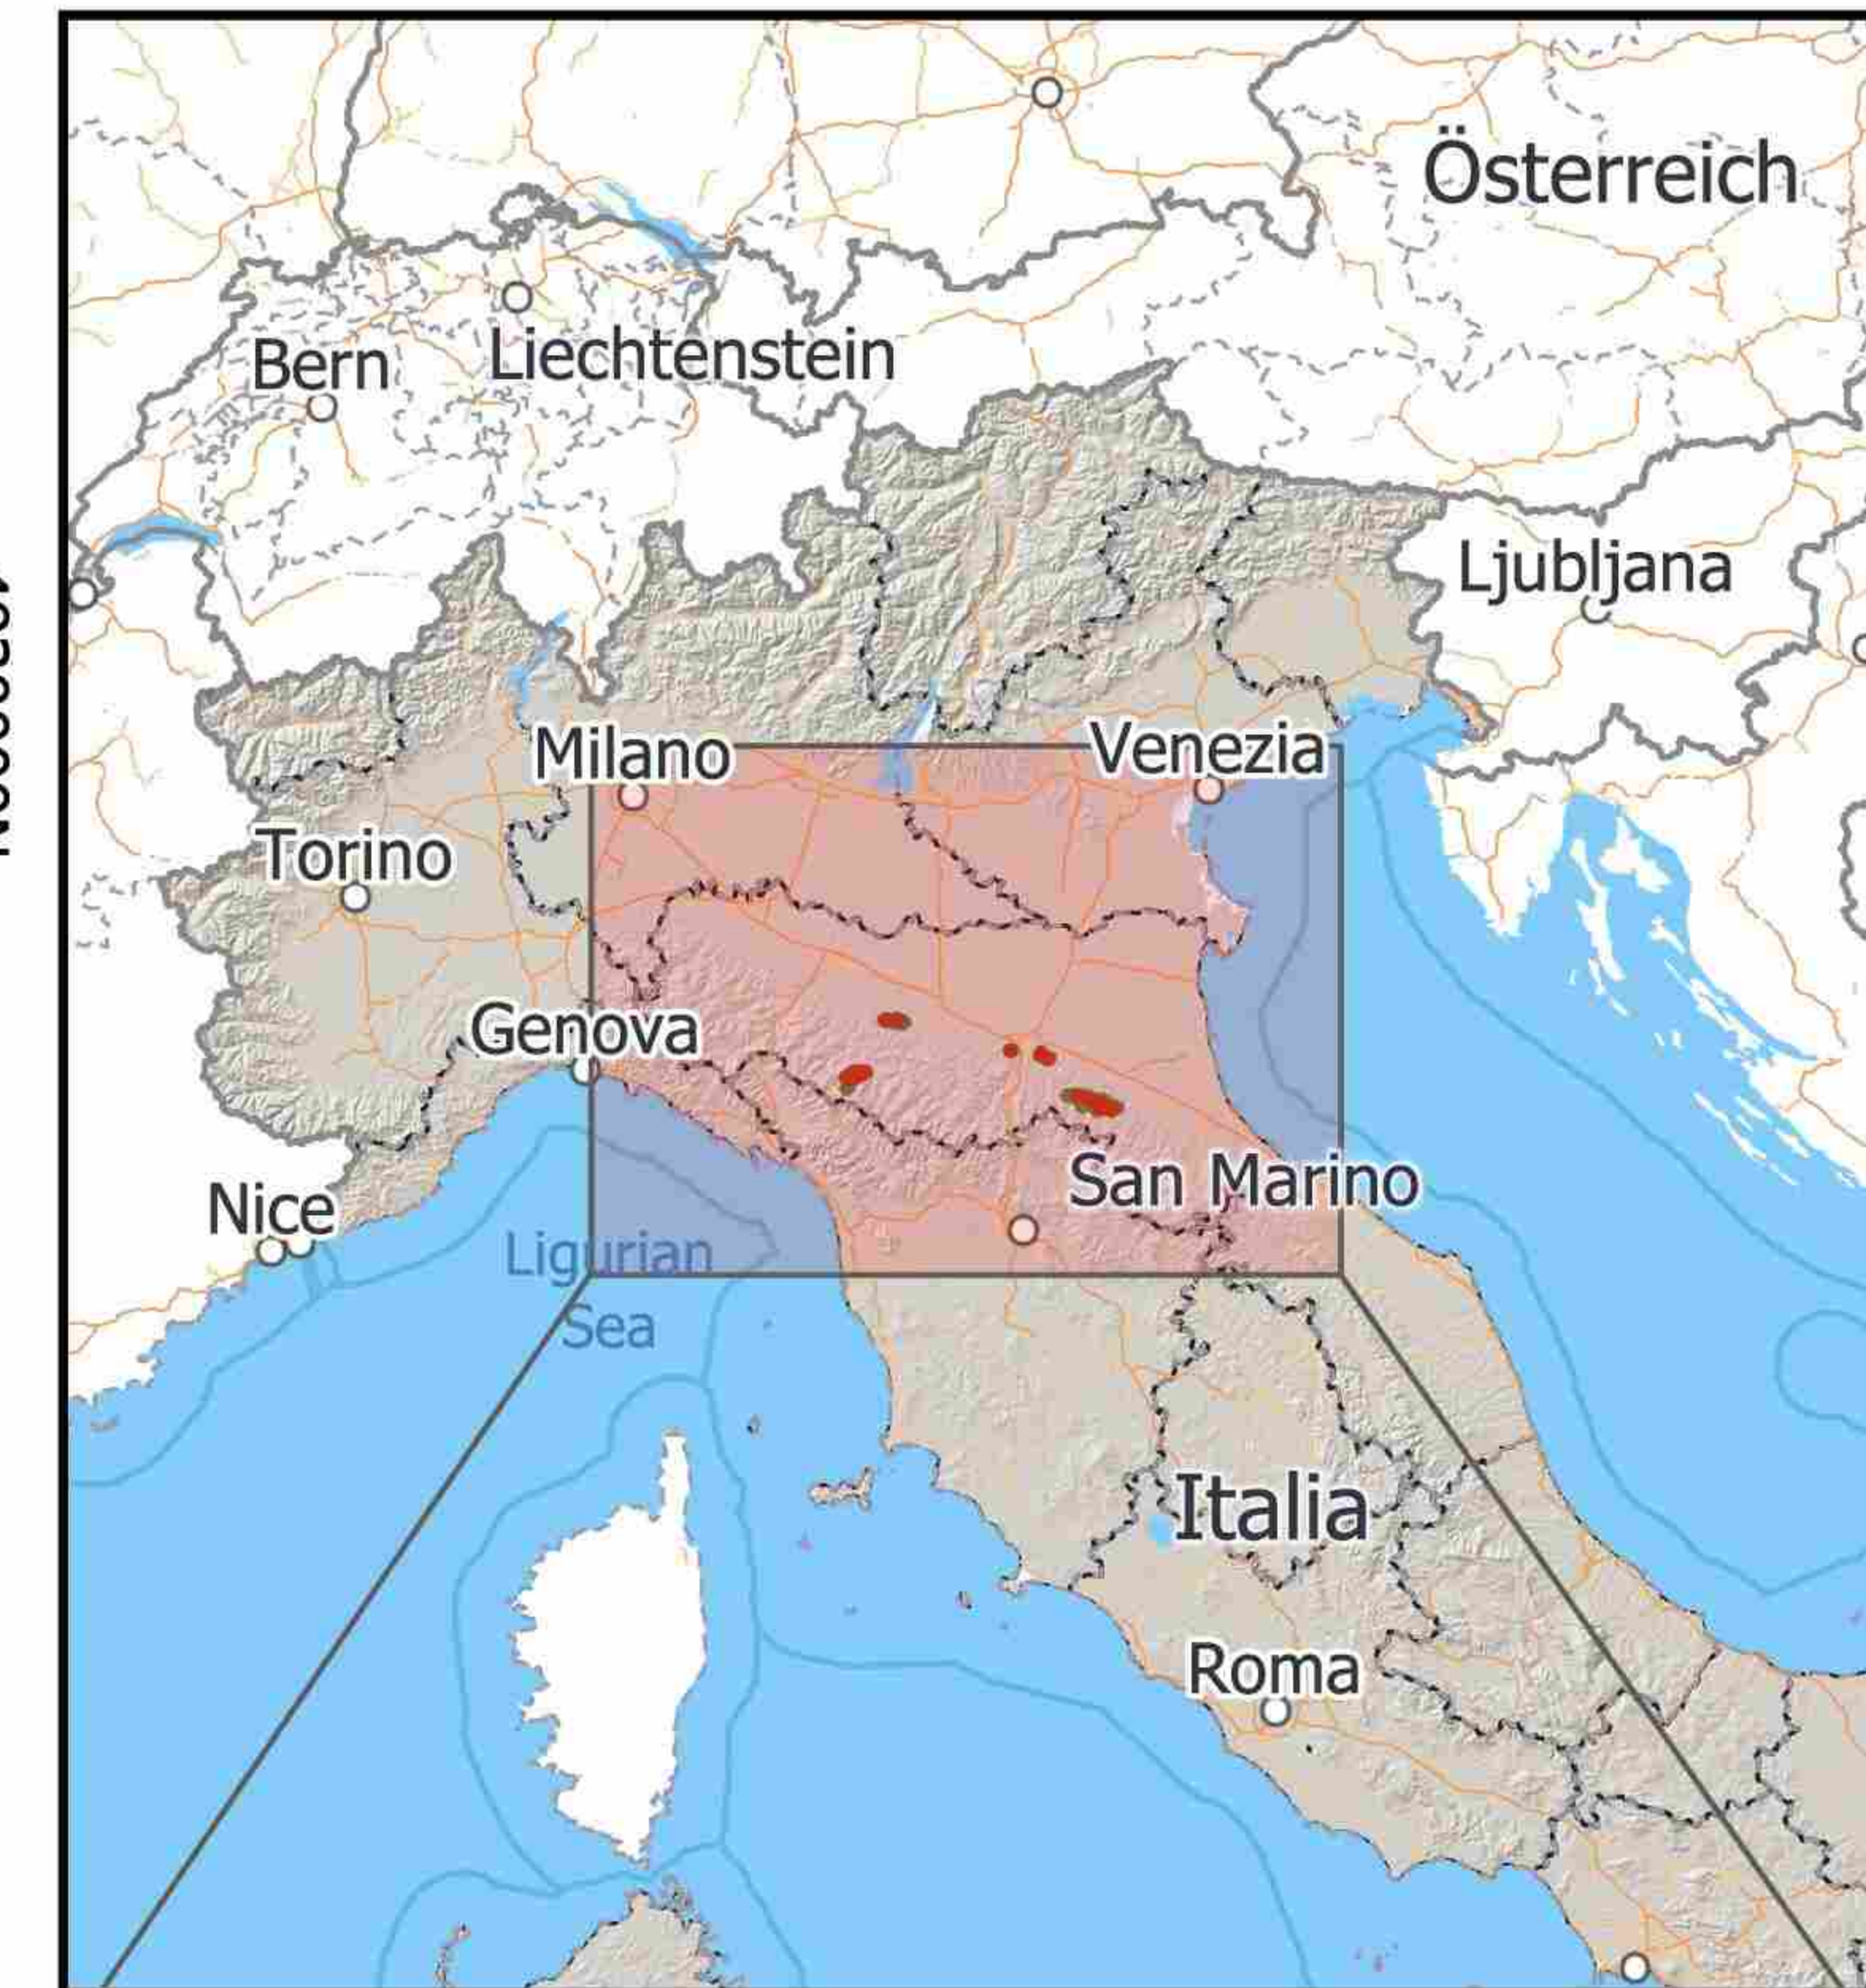

Evaporitic Karst and Caves of Northern Apennines

Component Site n.1 - Alta Valle Secchia

Table n° 1 of 9

Legend

-  WORLD HERITAGE
-  BUFFER

0 1 2 3 4 km

Plain coordinate WGS84 - UTM32Z - (EPSG: 32632)

Evaporitic Karst and Caves of Northern Apennines

Component Site n.2 - Bassa Collina Reggiana

Table n° 2 of 9

Legend

- WORLD HERITAGE
- BUFFER

Plain coordinate WGS84 - UTM32Z - (EPSG: 32632)

Evaporitic Karst and Caves of Northern Apennines

Component Site n.3 - Gessi di Zola Predosa

Table n° 3 of 9

Legend

- WORLD HERITAGE
- BUFFER

Plain coordinate WGS84 - UTM32Z - (EPSG: 32632)

Evaporitic Karst and Caves of Northern Apennines

Component Site n.4 - Gessi Bolognesi

Table n° 4 of 9

Legend

Legend

- WORLD HERITAGE
- BUFFER

Plain coordinate WGS84 - UTM32Z - (EPSG: 32632)

Evaporitic Karst and Caves of Northern Apennines

Component Site n.6 - Evaporiti di San Leo

Table n° 8 of 9

Evaporitic Karst and Caves of Northern Apennines