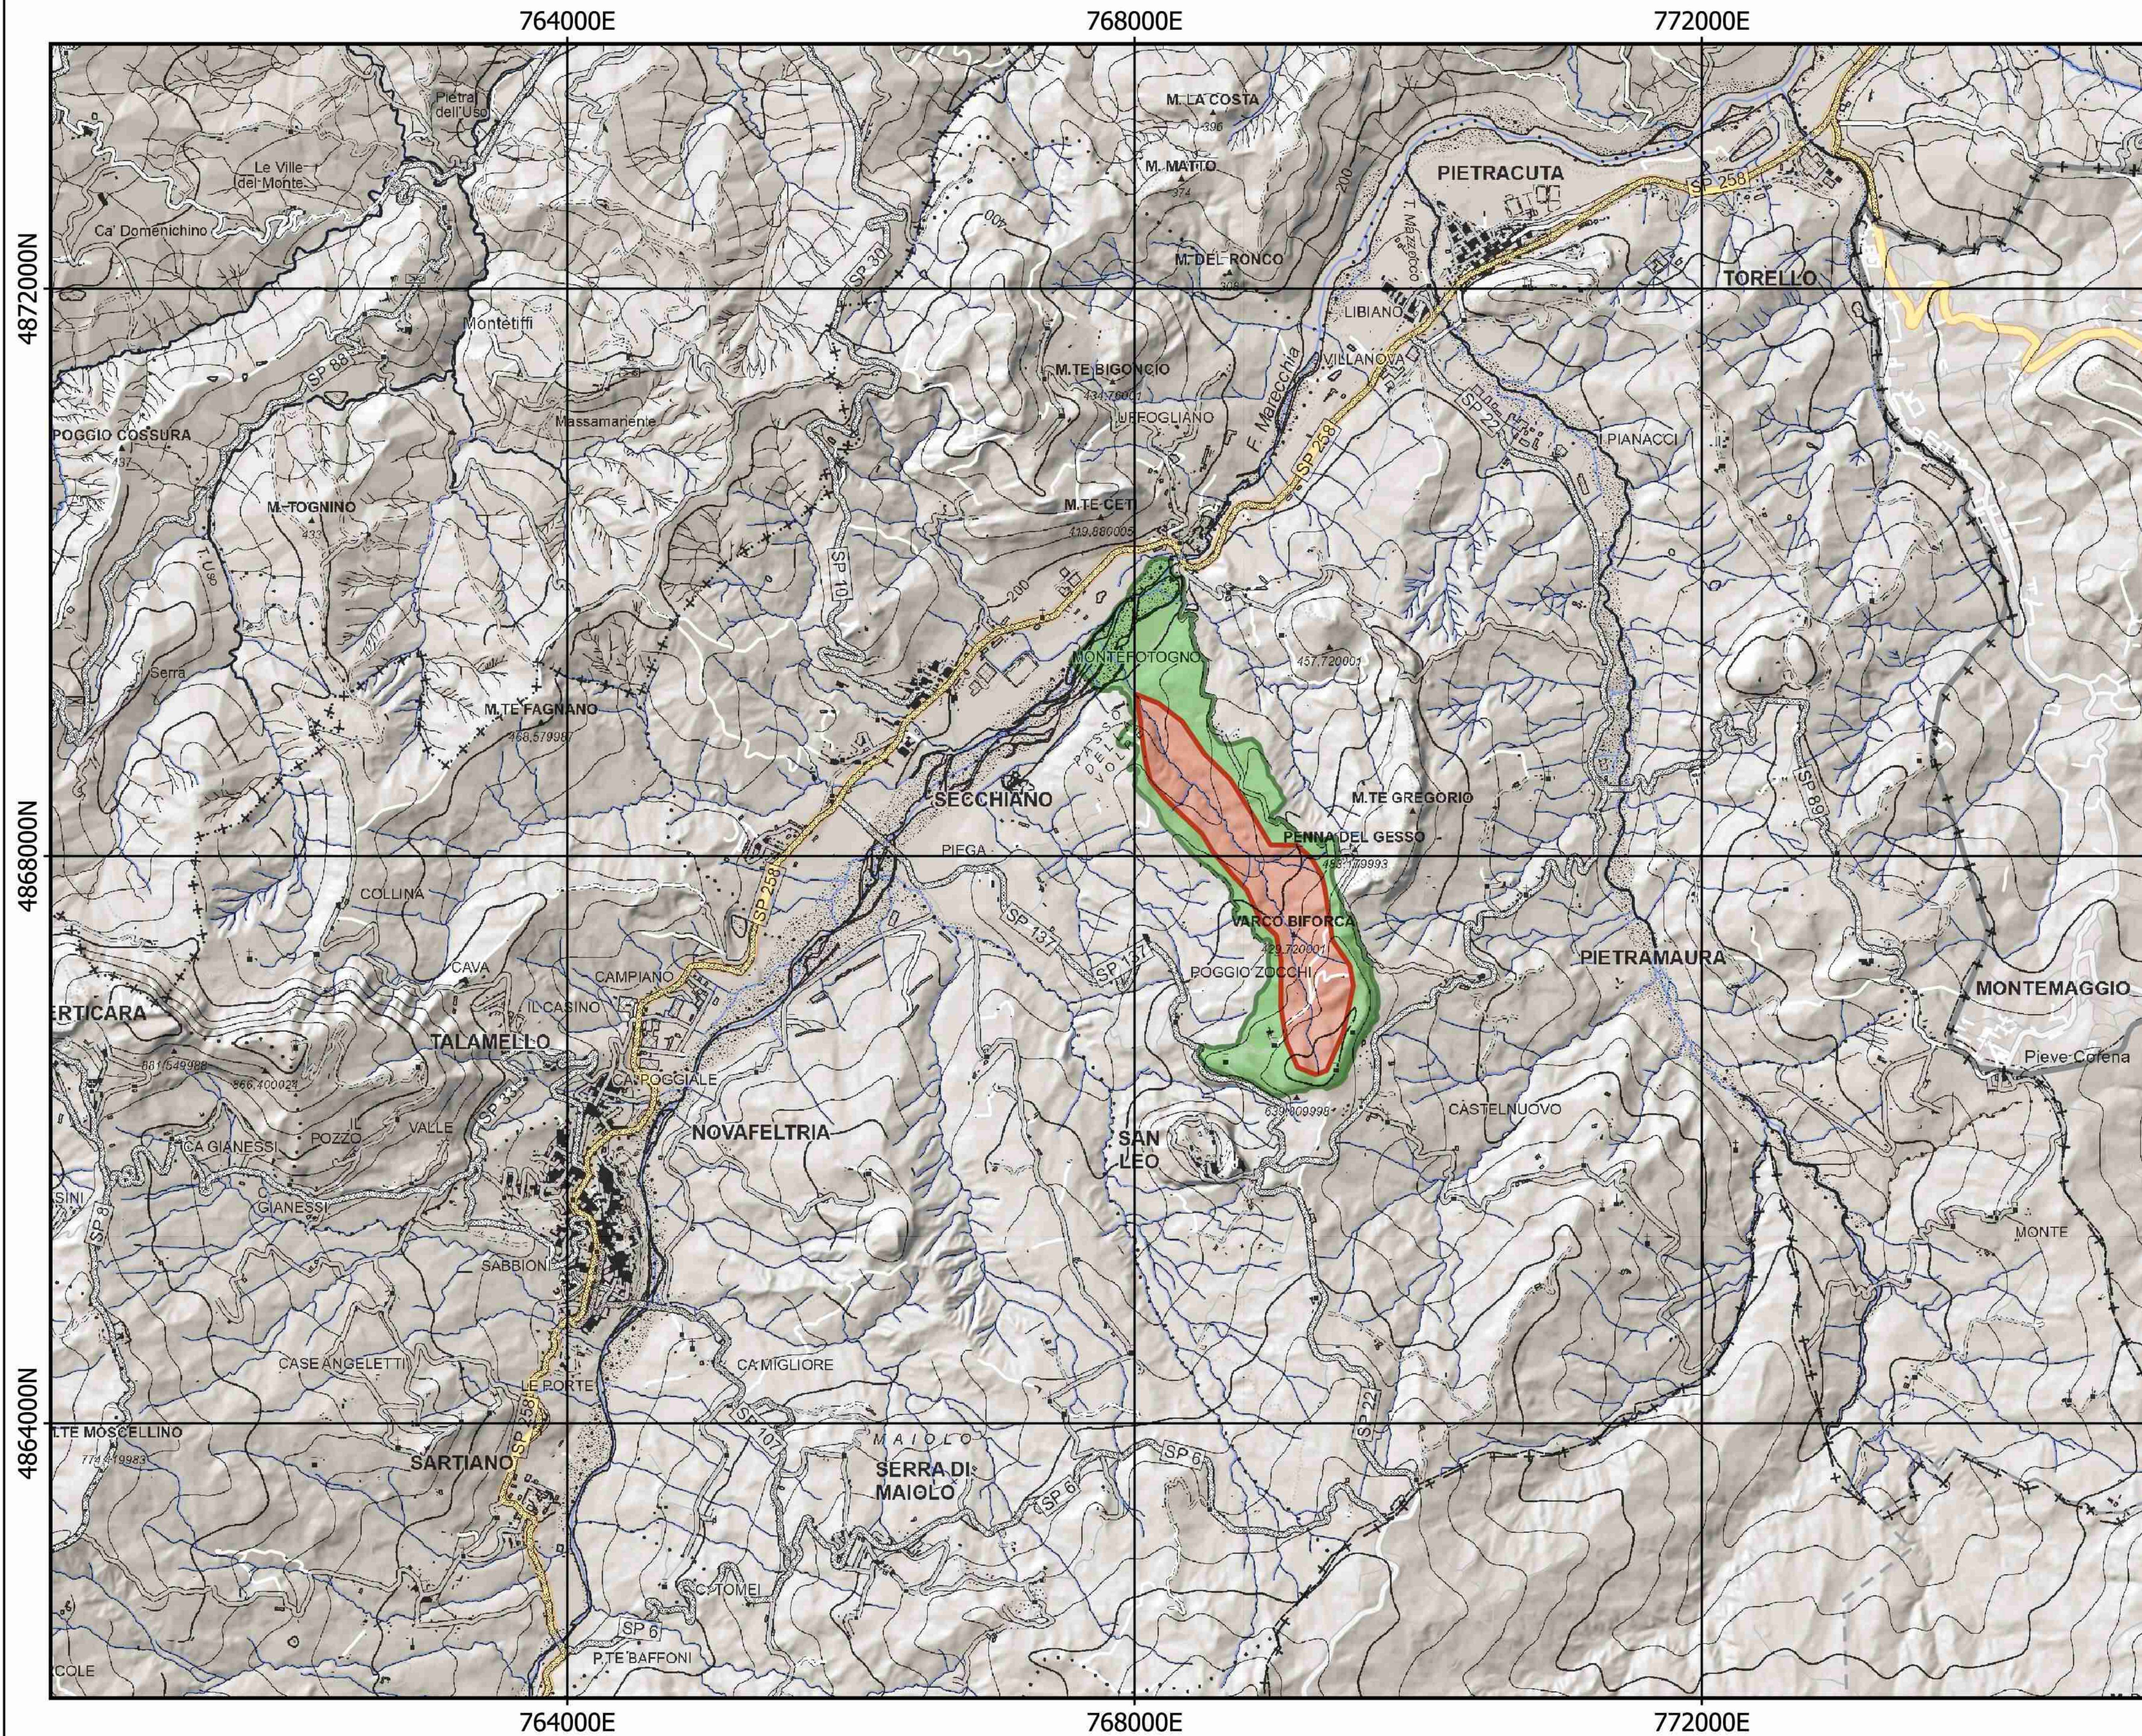

Legend

- WORLD HERITAGE
- BUFFER

Plain coordinate WGS84 - UTM32Z - (EPSG: 32632)

Evaporitic Karst and Caves of Northern Apennines

Component Site n.5c - Vena del Gesso Romagnola - Monte Mauro

Table n° 7 of 9

Legend

- WORLD HERITAGE
- BUFFER

Plain coordinate WGS84 - UTM32Z - (EPSG: 32632)

Evaporitic Karst and Caves of Northern Apennines

Component Site n.6 - Evaporiti di San Leo

Table n° 8 of 9

Evaporitic Karst and Caves of Northern Apennines