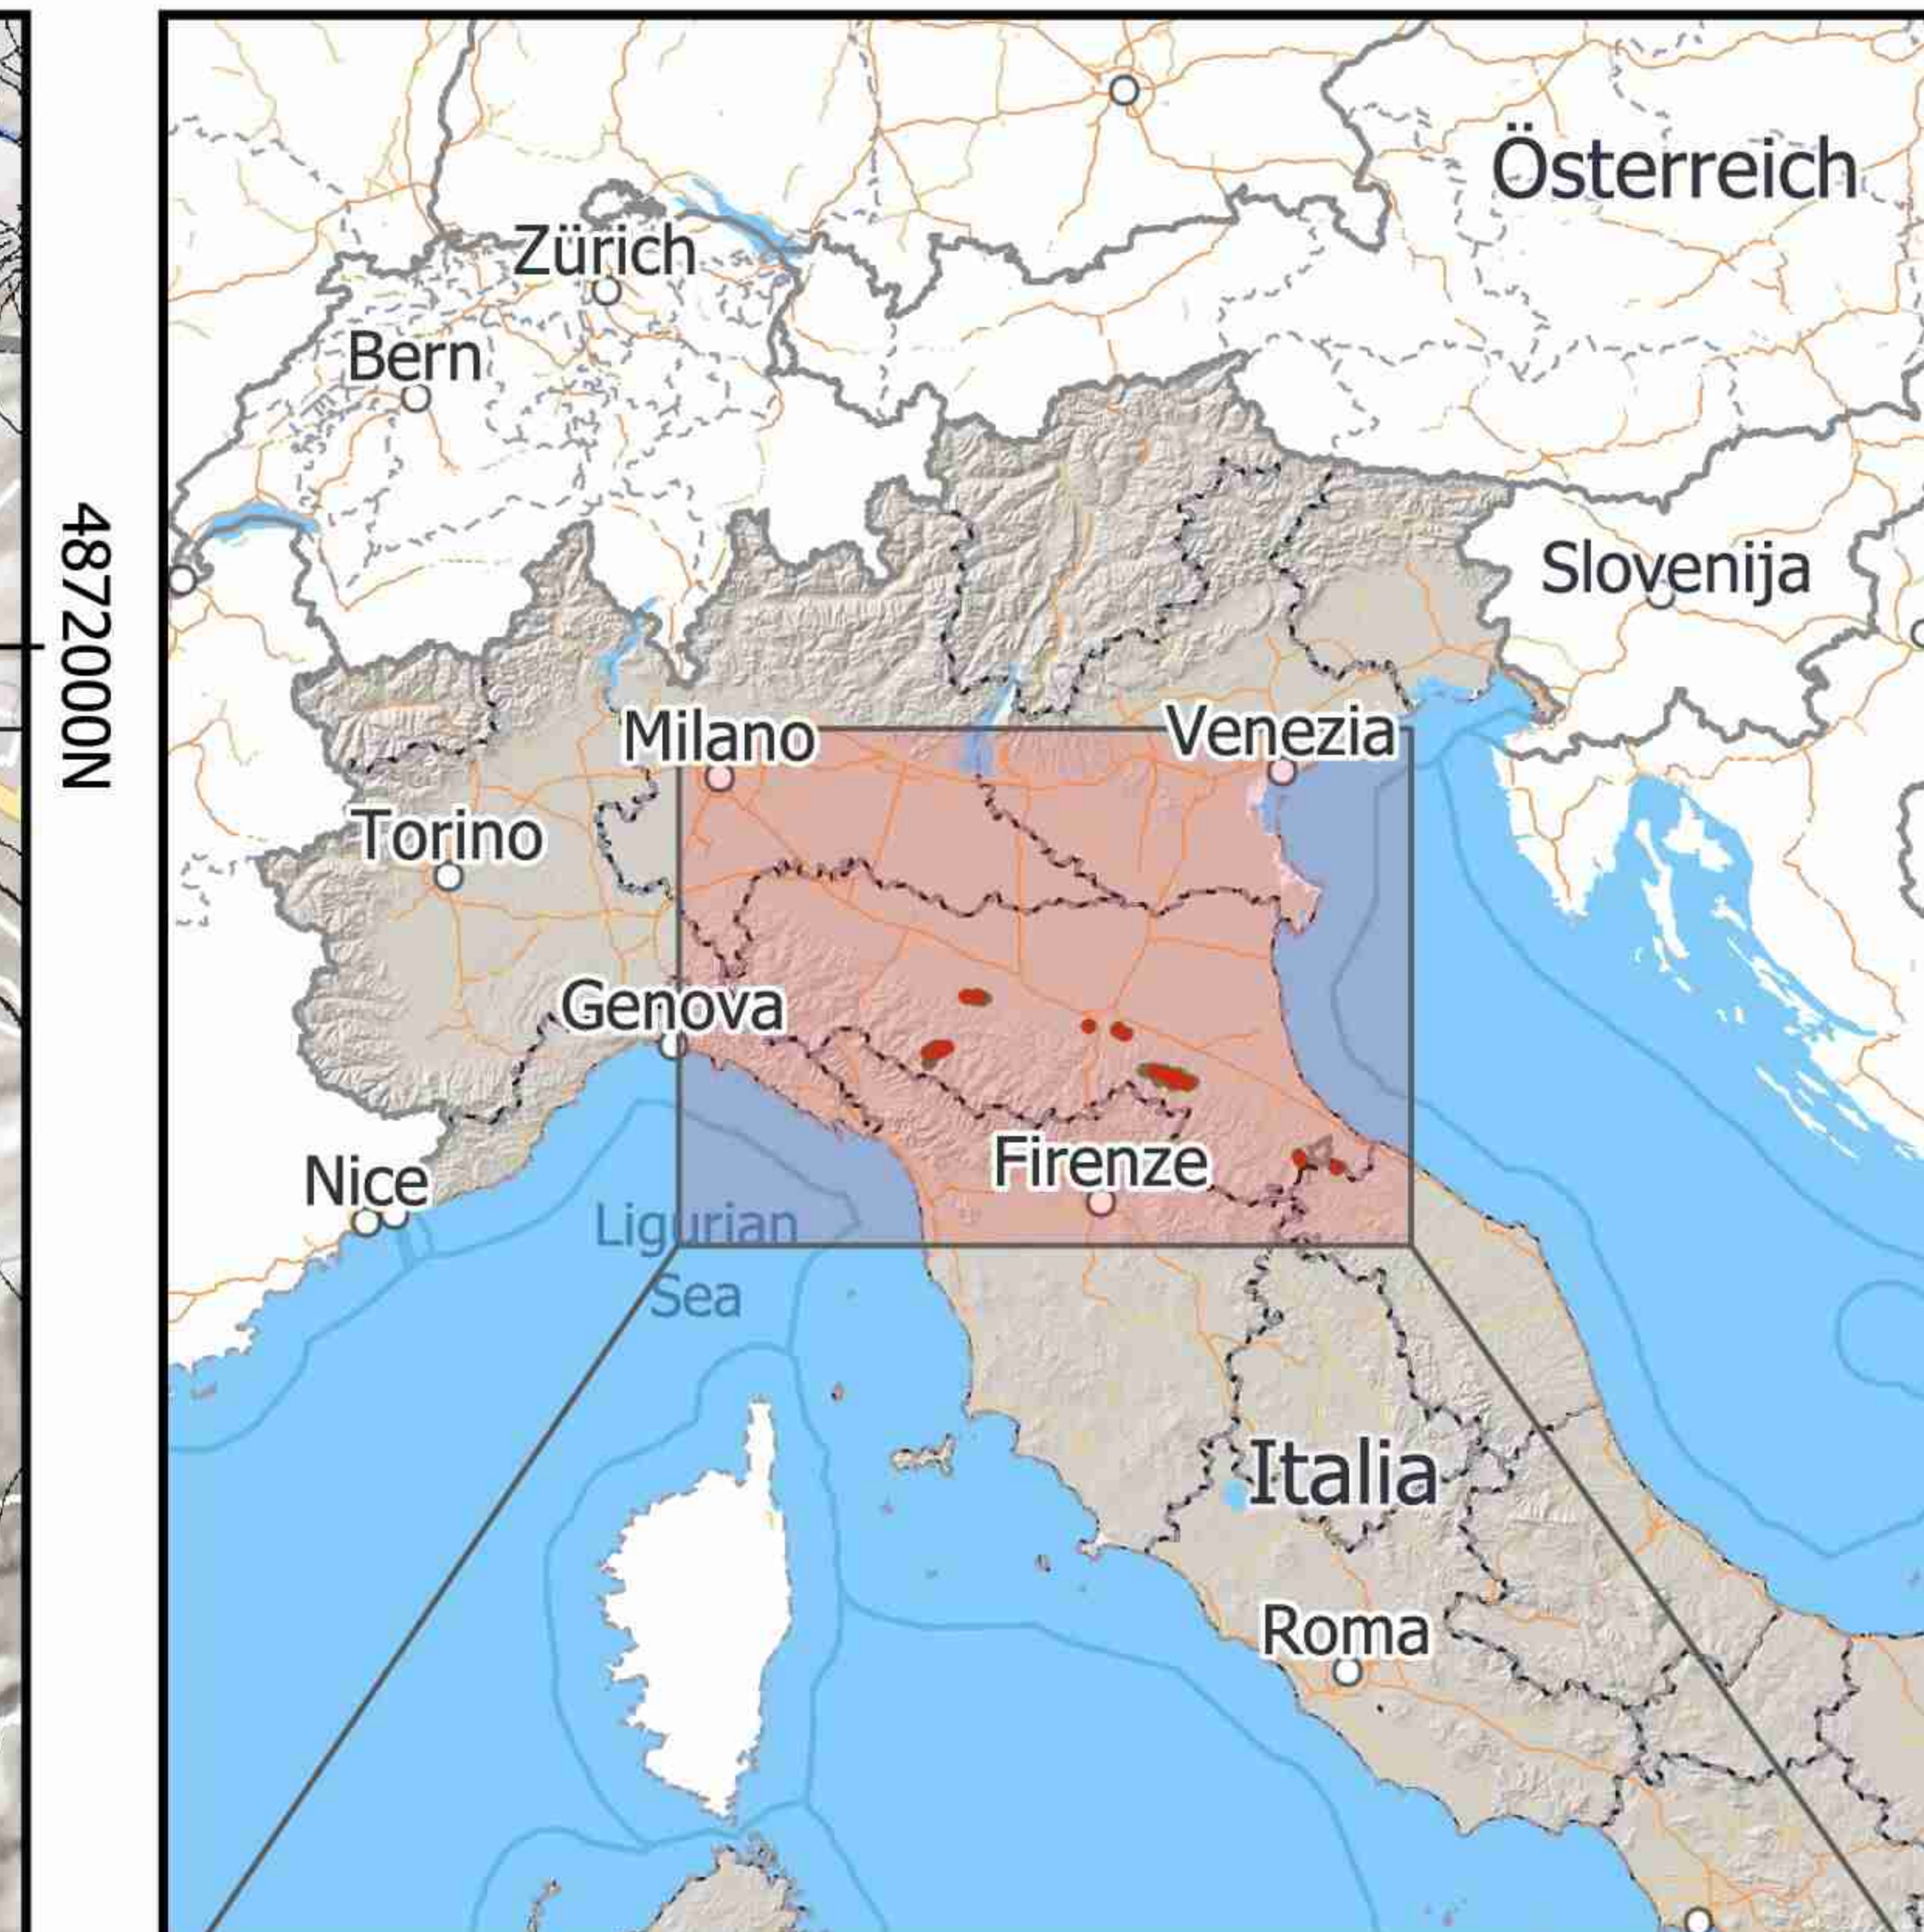

Legend

- WORLD HERITAGE
- BUFFER

Plain coordinate WGS84 - UTM32Z - (EPSG: 32632)

Evaporitic Karst and Caves of Northern Apennines

Component Site n.5c - Vena del Gesso Romagnola - Monte Mauro

Table n° 7 of 9

Legend

- WORLD HERITAGE
- BUFFER

Plain coordinate WGS84 - UTM32Z - (EPSG: 32632)

Evaporitic Karst and Caves of Northern Apennines

Component Site n.6 - Evaporiti di San Leo

Table n° 8 of 9

Evaporitic Karst and Caves of Northern Apennines